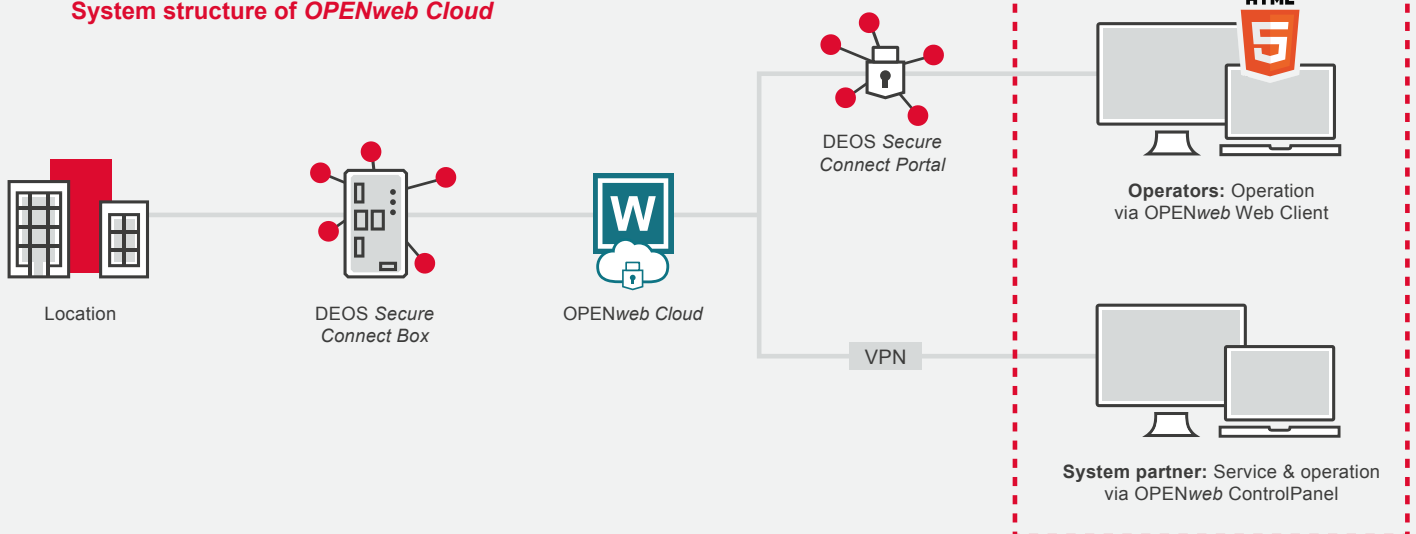

### Cloud: OPENweb 7 to OPENweb Cloud

Upgrade to OPENweb Cloud:	€ 0.00
Event server:	€ 0.00
ECC configuration:	€ 0.00
<b>Upgrade:</b>	<b>€ 0.00</b>

**Connect Box\*, one-time: € 1,243.00**

Connect Box, monthly:	€ 9.88
Monthly basic fee:	€ 423.00
<b>Basic fee, monthly:</b>	<b>€ 431.88</b>

### System structure of OPENweb Cloud