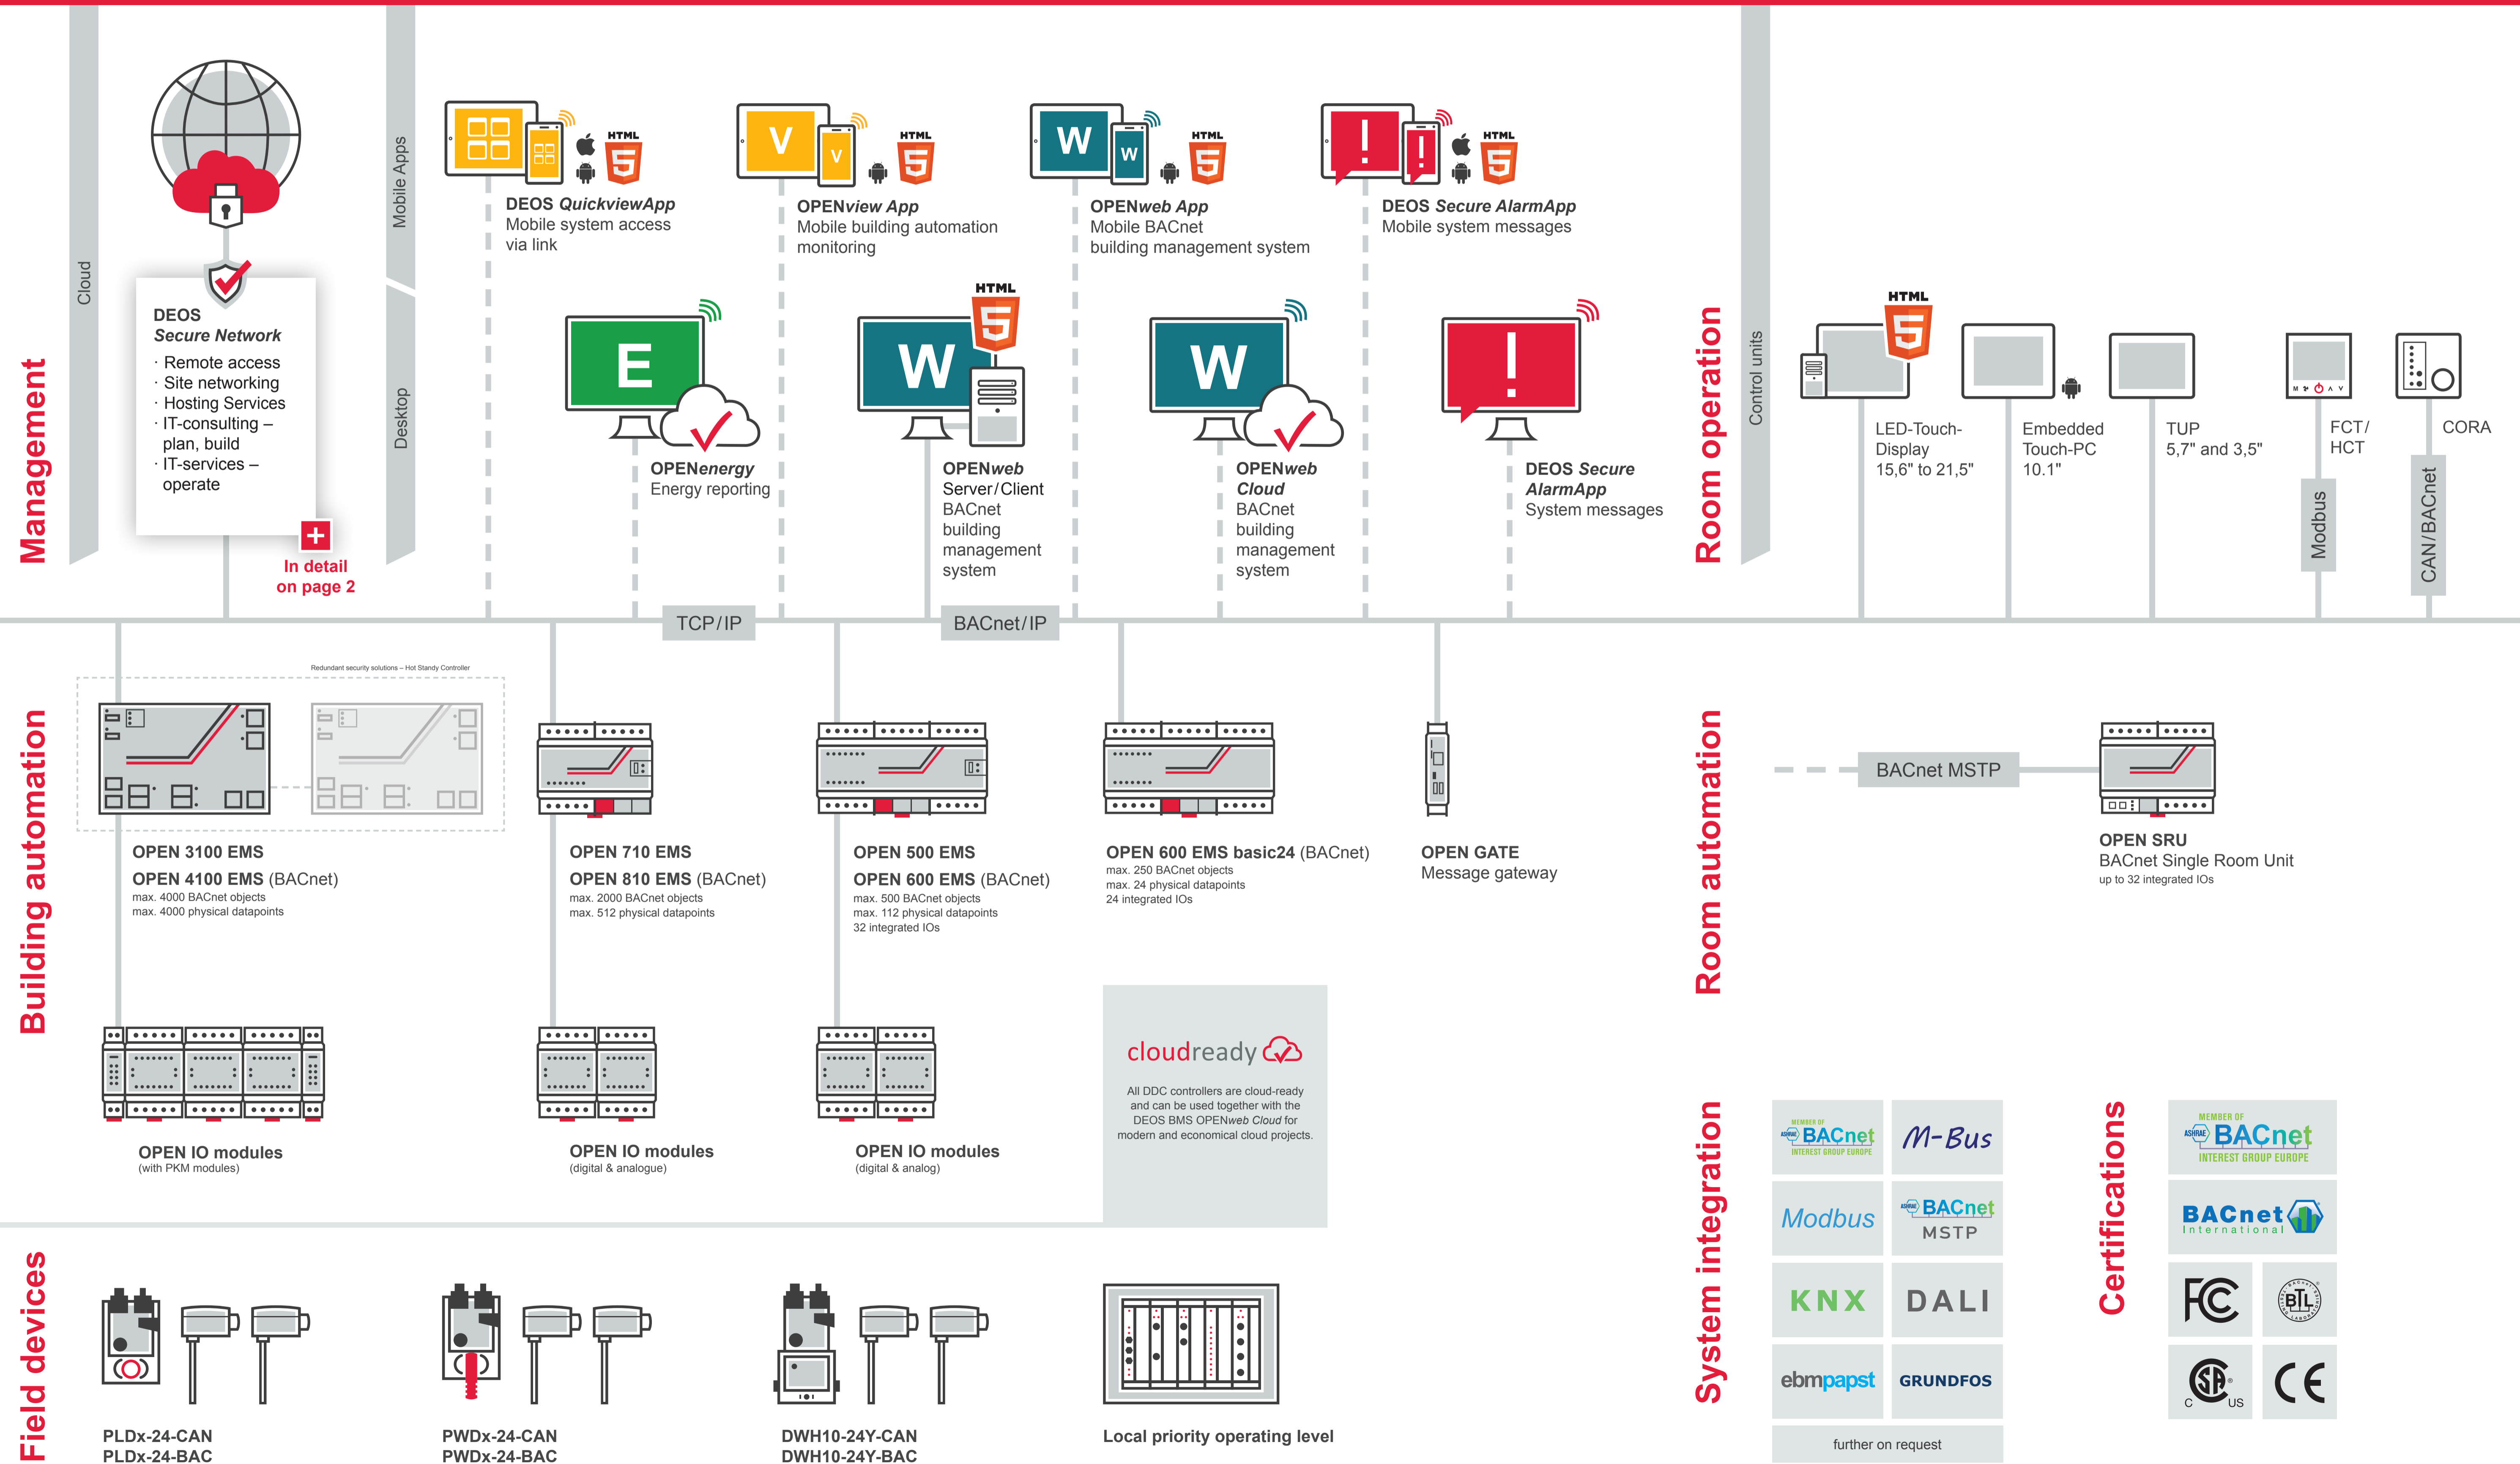

System topology

DEOS product overview

System topology

DEOS Secure Network

System states, energy meters, error messages etc.