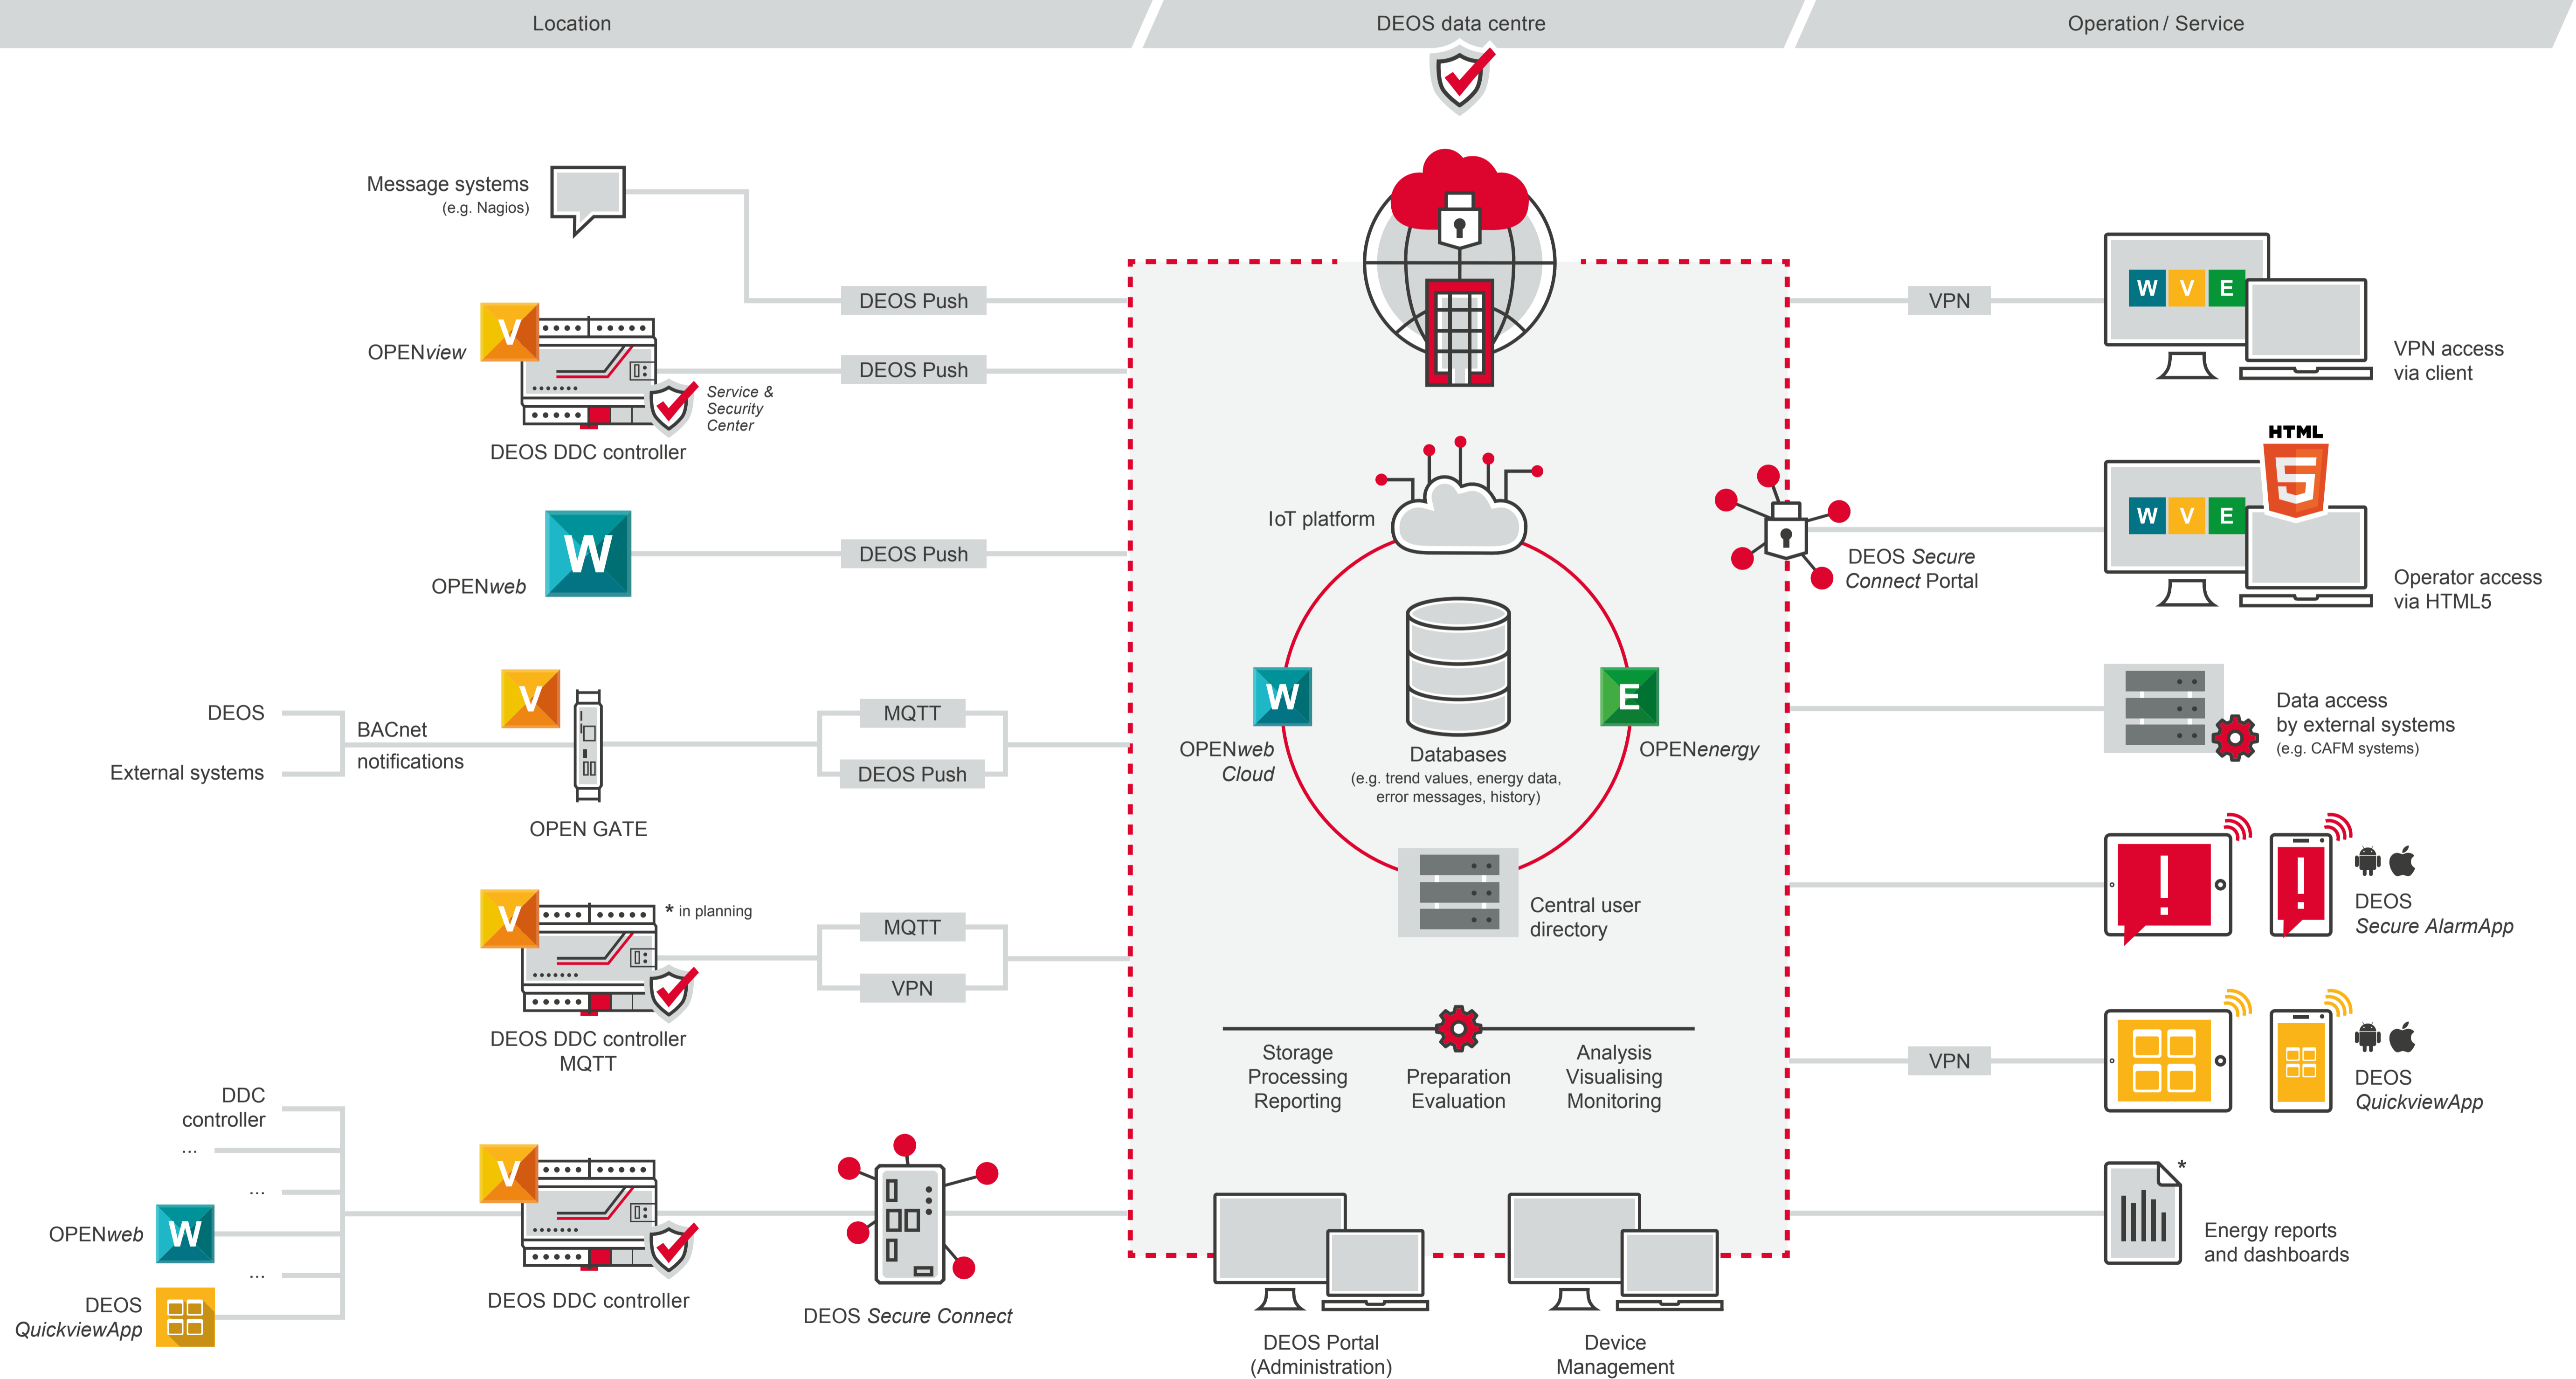

System topology

DEOS product overview

Systemtopologie

DEOS Secure Network

System states, energy meters, error messages etc.

Protocols (excerpt)