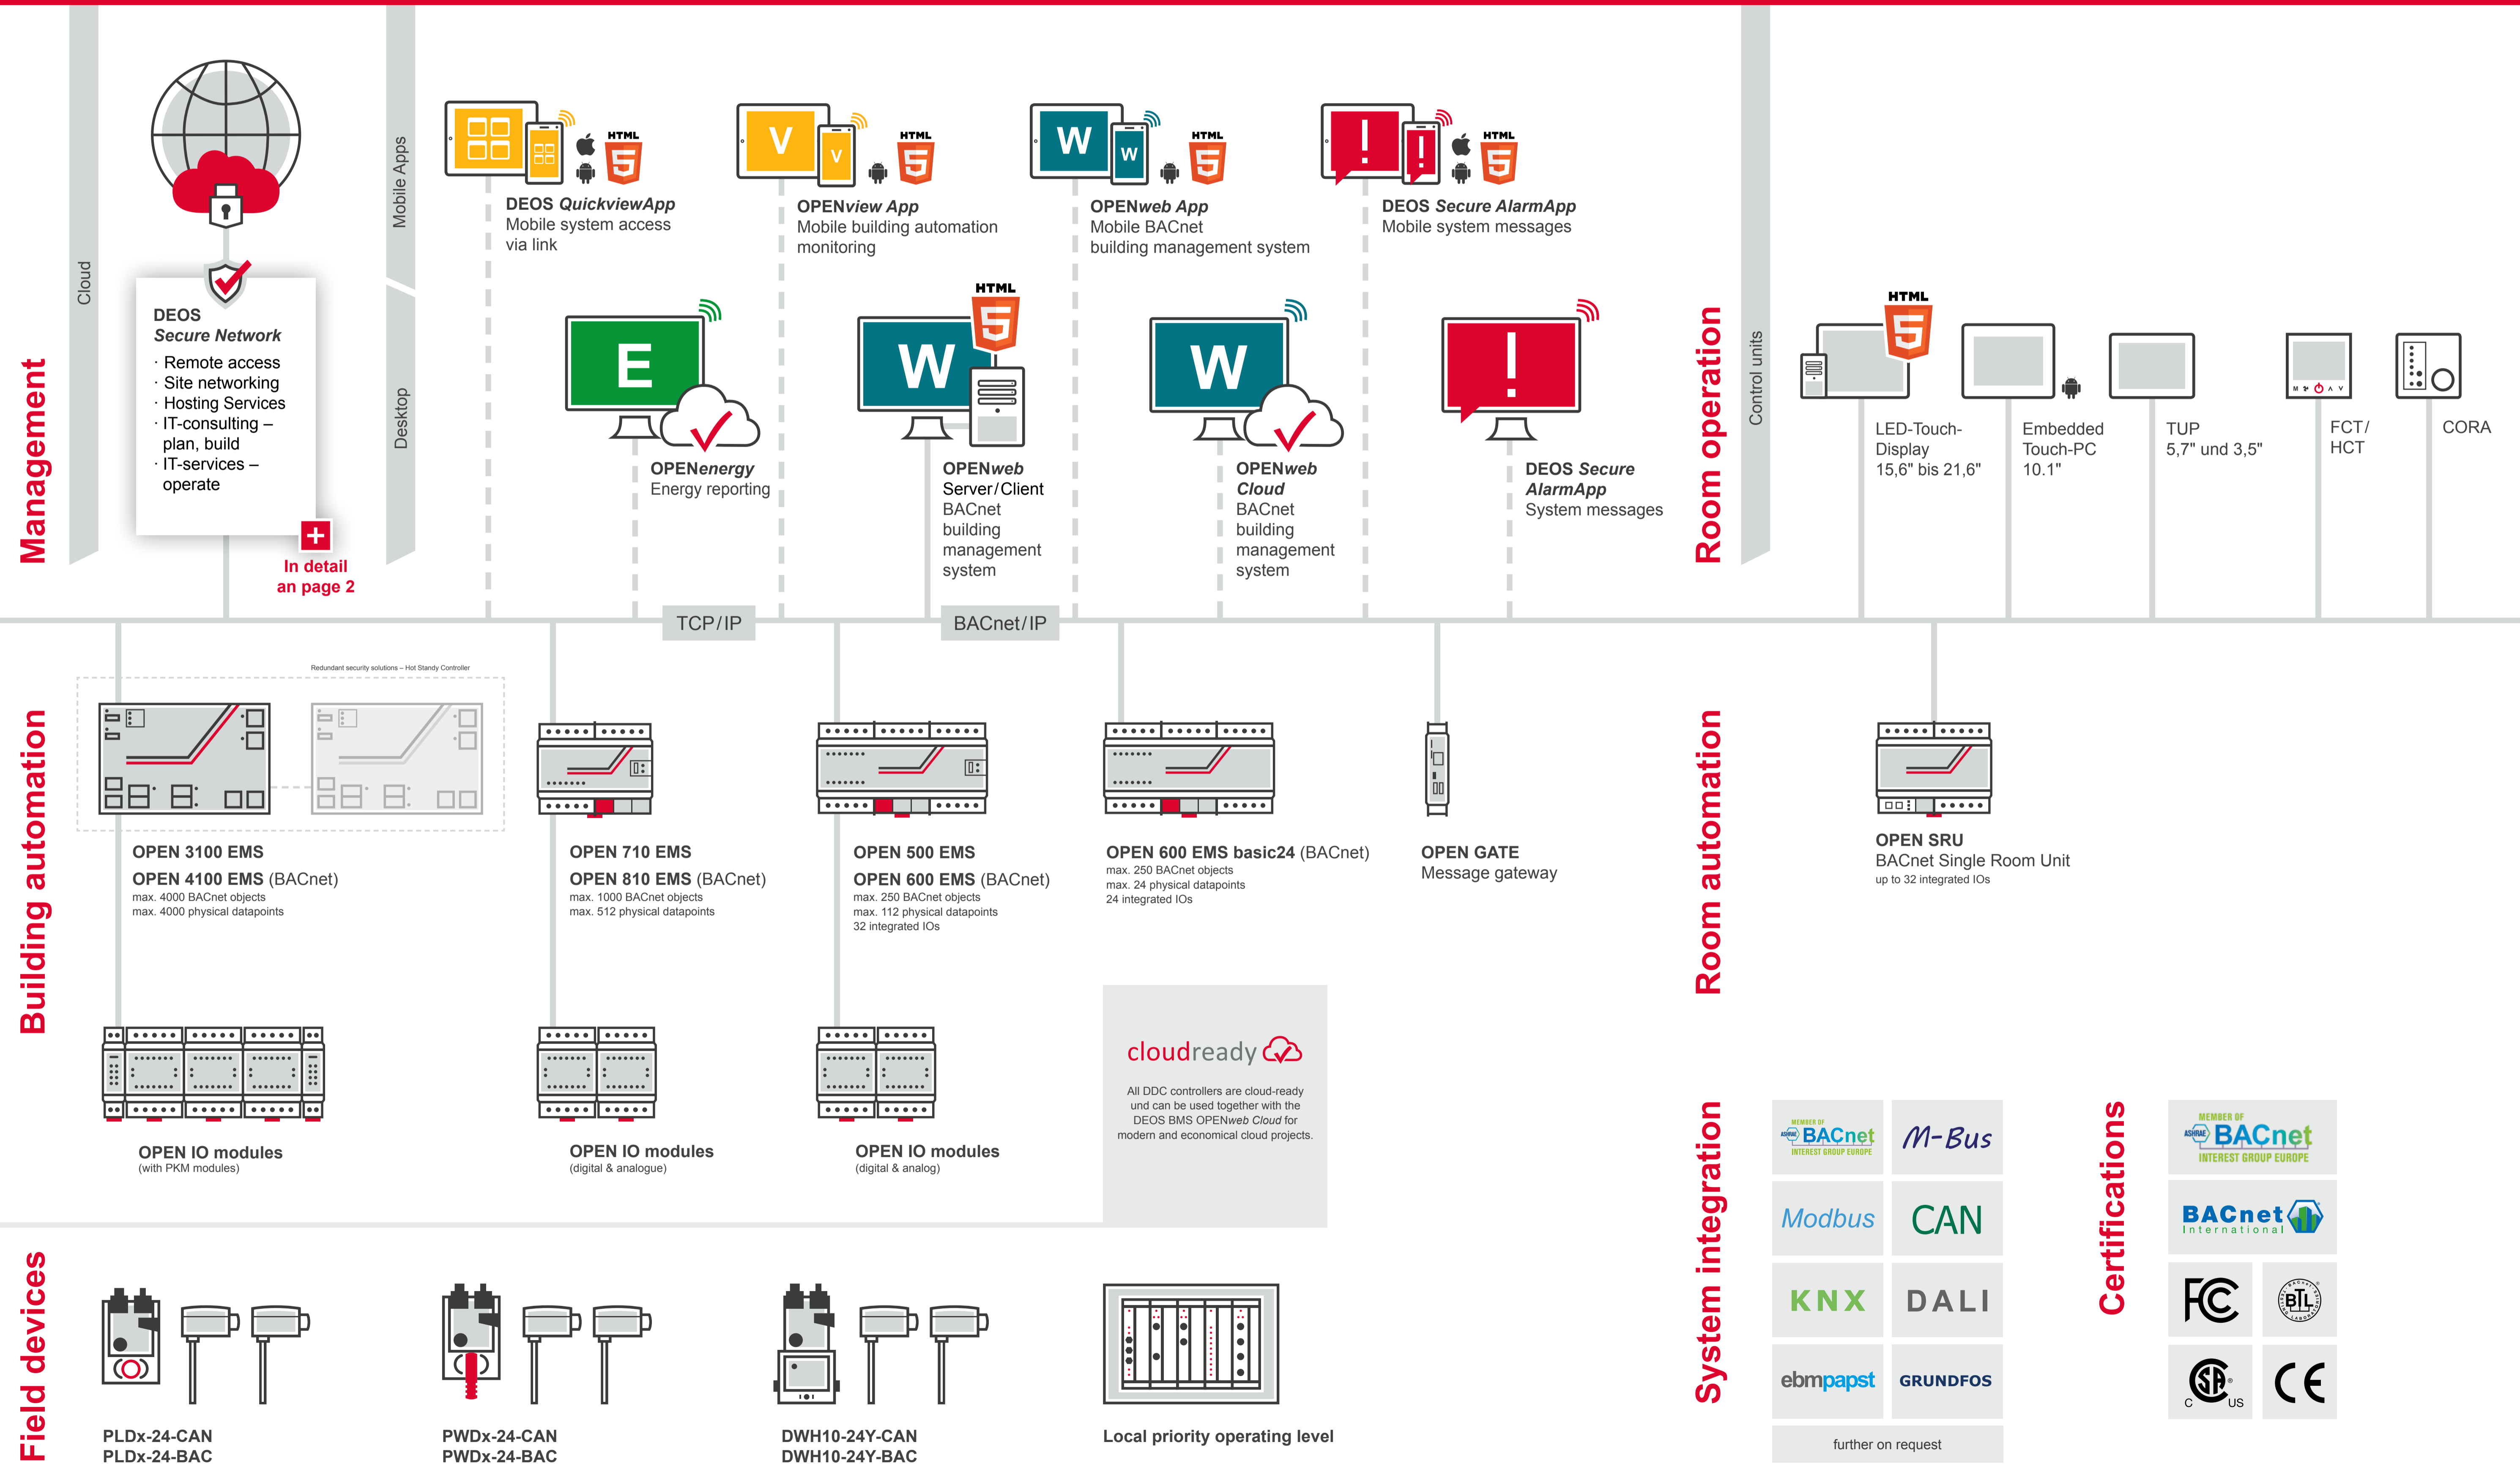

System topology

DEOS product overview

Systemtopologie

DEOS Secure Network

System states, energy meters, error messages etc.

Protocols (excerpt)