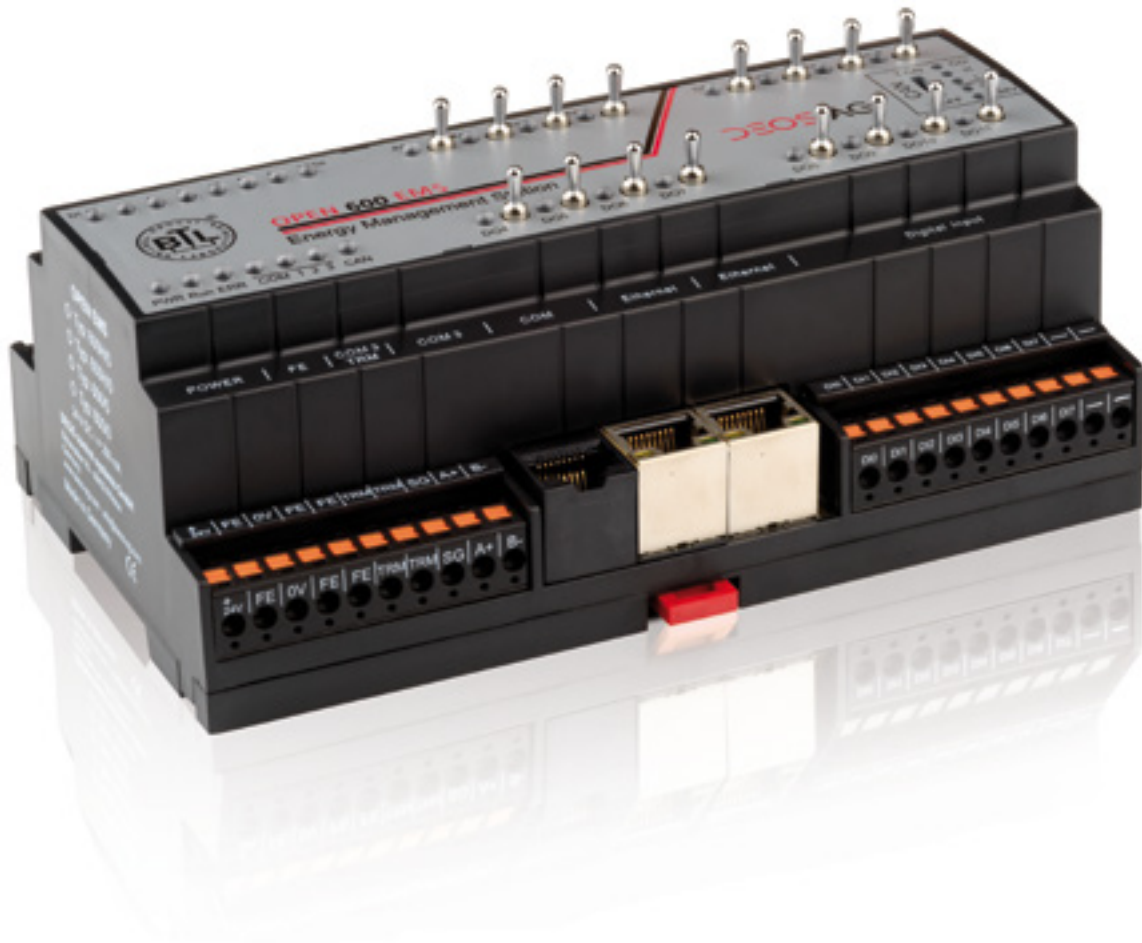

## OPENapp makes it easy for you.

The vision of developing a controller that combines intelligent technology with ease of use has become a reality.

For the highly efficient automation of technical building equipment, DEOS AG has developed a unique product: **OPENapp**.